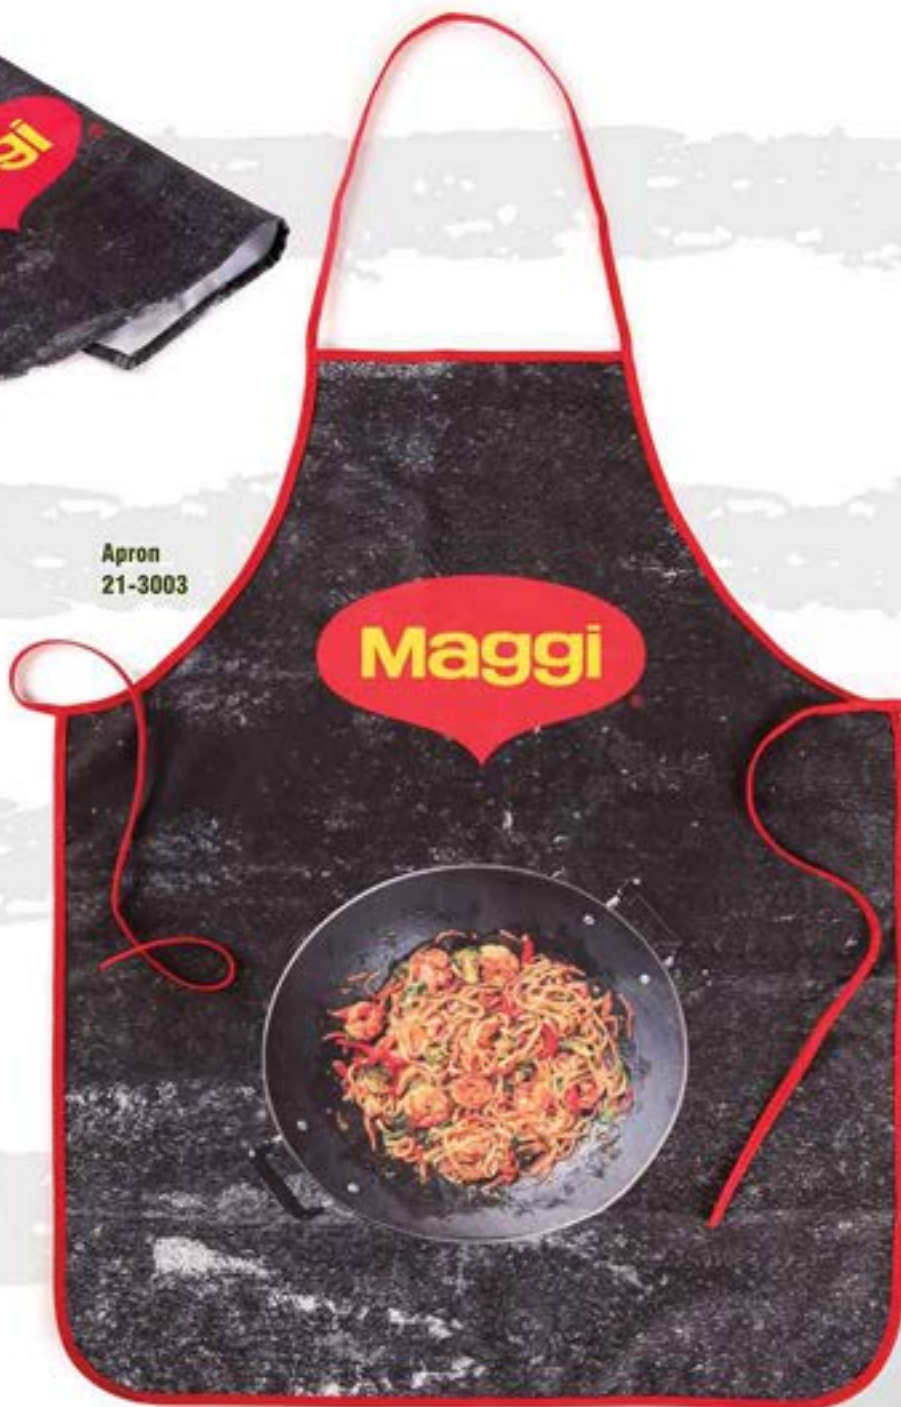

# Kitchen Products

Cook Hat  
21-3001

Placemat  
21-3002

Apron  
21-3003

Oven Glove  
21-3004

Kitchen Towel  
21-3101

Pot Holder  
21-3102

Double Oven Glove  
21-3103